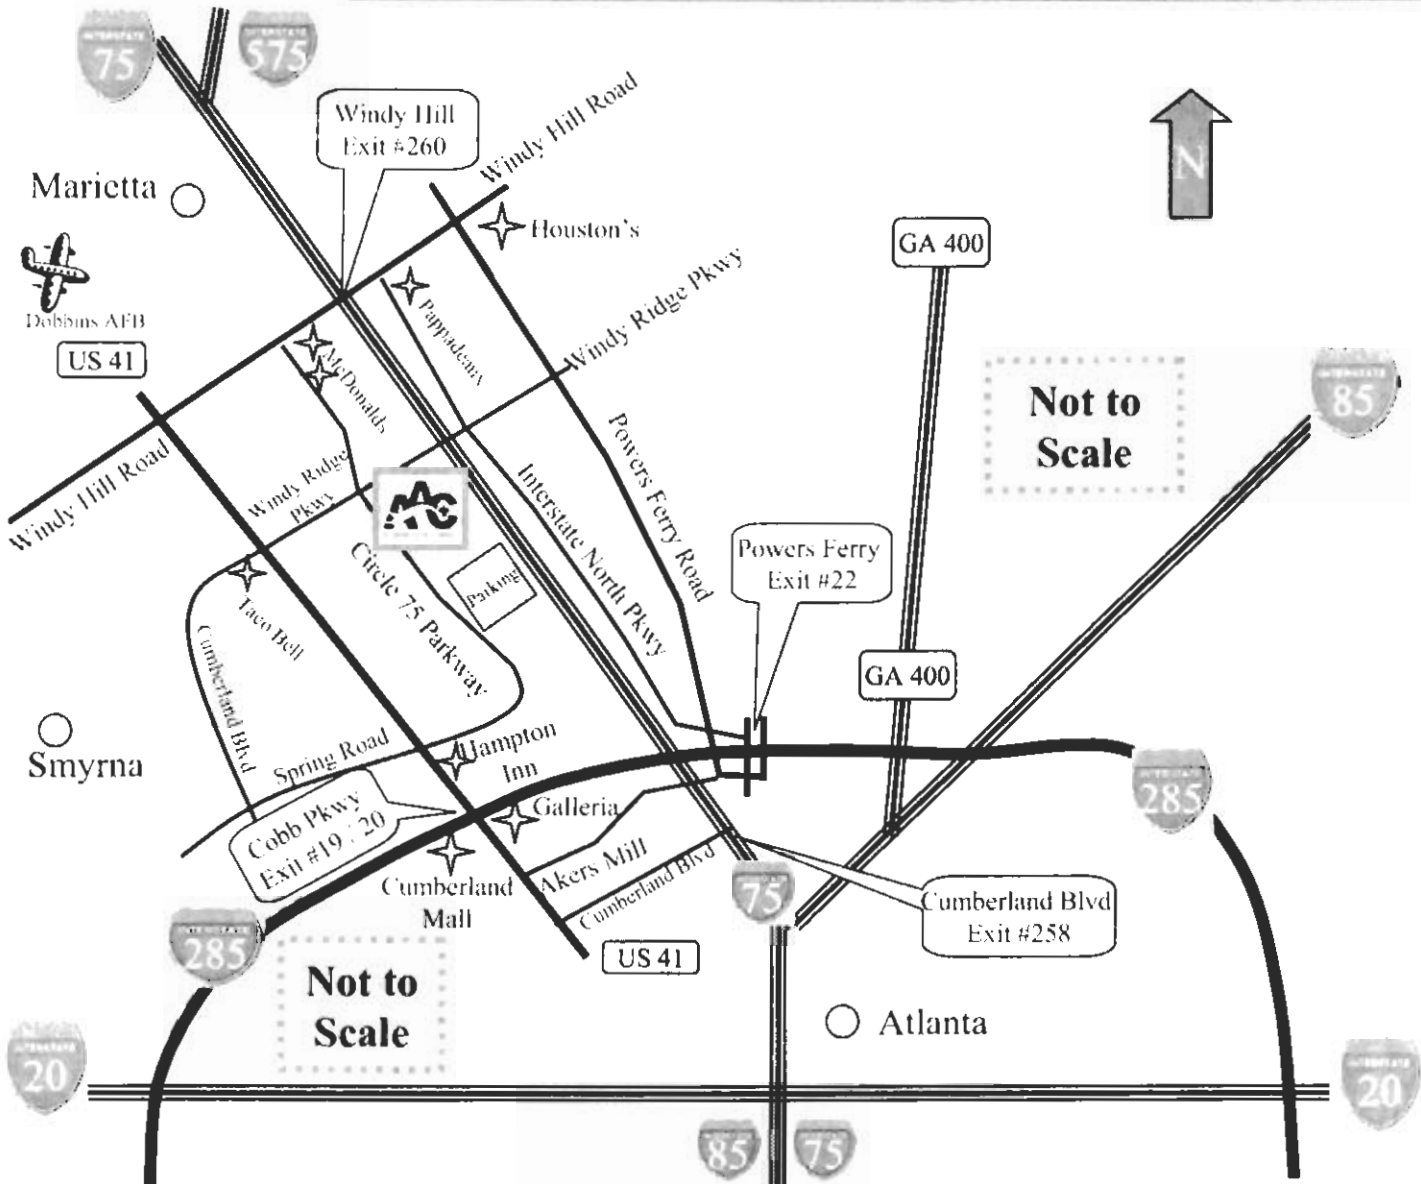

Directions to Volunteer Service Center Atlanta Area Council - BSA

**Atlanta Area Council - BSA
Volunteer Service Center
1800 Circle 75 Parkway SE
Atlanta, Georgia 30339
Phone: (770) 989-8820**

- You can access the Volunteer Service Center from:
- Westbound I-285 Exit #20 from the East (US-41/Cobb Parkway)
 - Eastbound I-285 Exit #19 from the West (US-41/Cobb Parkway)
 - I-75 Exit #260 (Windy Hill Road)
 - I-285 Exit #22 (Powers Ferry Landing)
 - From I-75 you can Exit #258 (Cumberland Blvd) as an alternate.
- (07/11/04)

Directions: The AAC Volunteer Service Center is located near the intersection of I-75N and I-285 on the Northwest side of Atlanta. The center is at the intersection of Windy Ridge Parkway & Circle 75 Parkway. The entrance & parking lot are located off Circle 75 Parkway. Circle 75 Parkway runs between US 41 (Cobb Parkway) and Windy Hill Road.